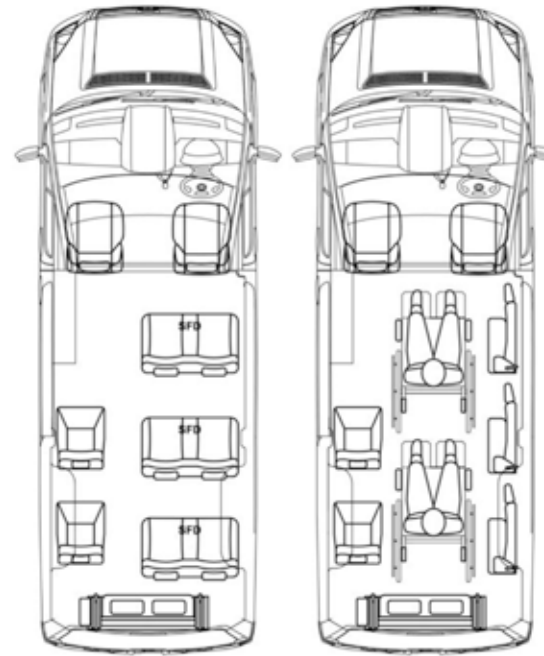

## Sample Layouts

#### VOLKS WAGON CRAFTER – LAYOUT 1

10 seats including driver & no wheelchair

8 seats including driver & 1 wheelchair  
1300 x 800mm

#### VOLKS WAGON CRAFTER – LAYOUT 2

10 seats including driver & no wheelchair

4 seats including driver & 2 wheelchairs  
1300 x 800mm