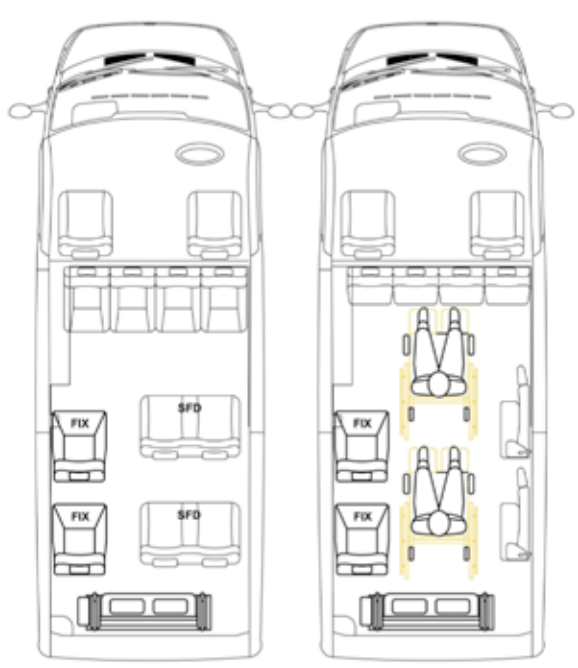

Large Vans – Ford Transit Sample Vehicle Layouts

Sample Layouts

FORD TRANSIT – LAYOUT 1

12 seats including
driver & no wheelchair

4 seats including driver
& 2 wheelchairs
1150 x 700mm