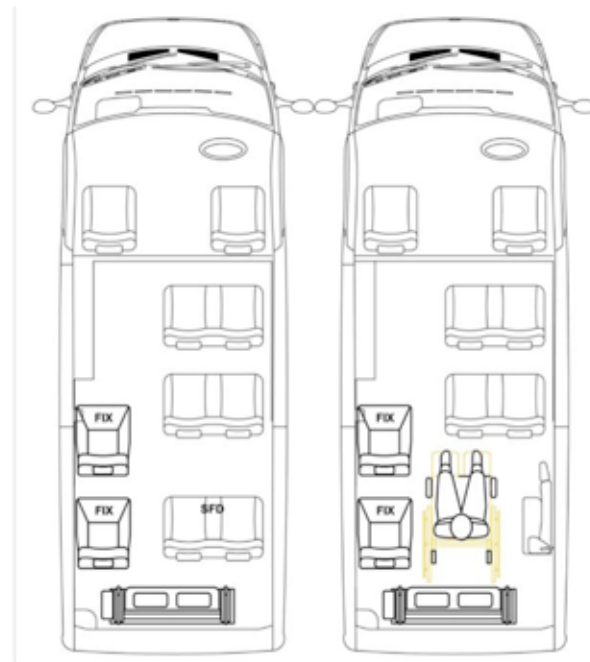

FORD TRANSIT – LAYOUT 2

10 seats including
driver & no wheelchair

8 seats including driver
& 1 wheelchair
1150 x 700mm