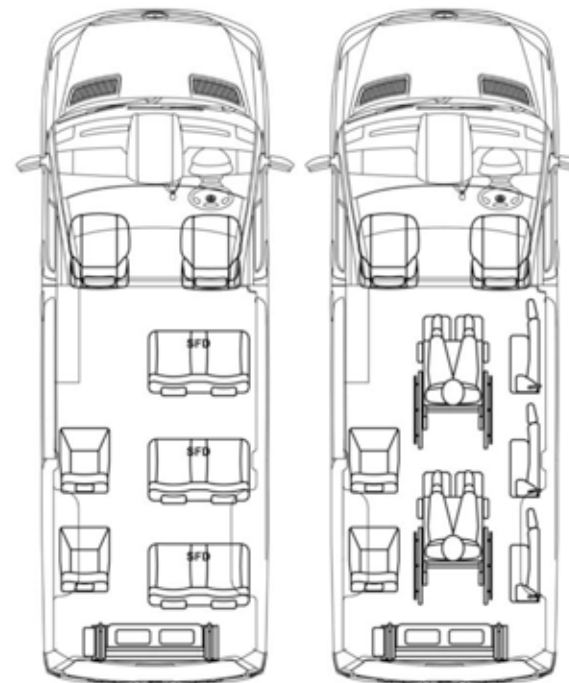

## Sample Layouts

#### MERCEDES SPRINTER – LAYOUT 1

10 seats including  
driver & no wheelchair

6 seats including driver  
& 1 wheelchair  
1300 x 750mm

#### MERCEDES SPRINTER – LAYOUT 2

10 seats including  
driver & no wheelchair

4 seats including driver  
& 2 wheelchairs  
1300 x 800mm