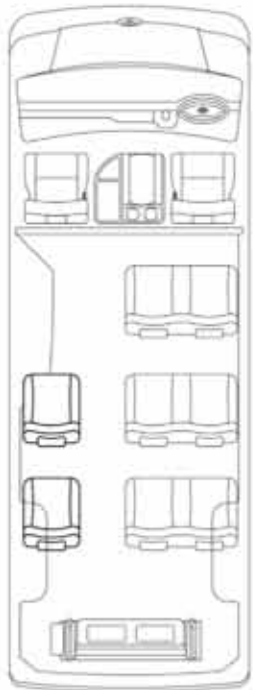

## Large Vans – Toyota Commuter Sample Vehicle Layouts

### Sample Layouts

#### TOYOTA COMMUTER – LAYOUT 1

10 seats including  
driver & no wheelchair

6 seats including driver  
& 1 wheelchair  
1300 x 800mm

#### TOYOTA COMMUTER – LAYOUT 2

10 seats including  
driver & no wheelchair

8 seats including driver  
& 1 wheelchair  
1300 x 800mm