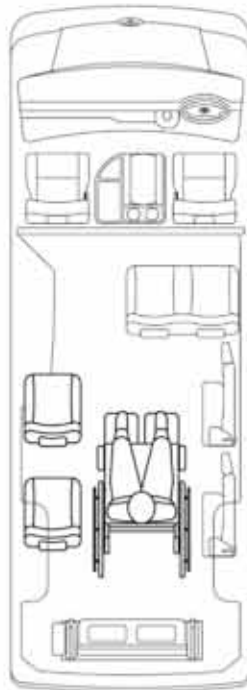

## Large Vans – Toyota Commuter Sample Vehicle Layouts

### Sample Layouts

#### TOYOTA COMMUTER – LAYOUT 1

10 seats including  
driver & no wheelchair

6 seats including driver  
& 1 wheelchair  
1300 x 800mm

#### TOYOTA COMMUTER – LAYOUT 2

10 seats including  
driver & no wheelchair

8 seats including driver  
& 1 wheelchair  
1300 x 800mm