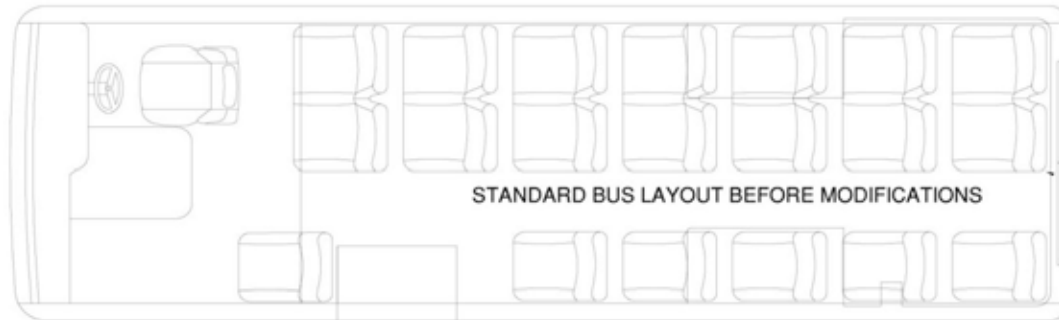

Symbols Used:

FIX: Fixed Seat

QRS: Quick Release System

QRD: Quick release Double

Mid- Large Buses – Mitsubishi Rosa Sample Vehicle Layouts

Sample Layouts

Rear Door

mitsubishi ROSA – LAYOUT 1

Rear access internal lift and 2 wheelchairs

mitsubishi ROSA – LAYOUT 2

Rear access internal lift and 1 wheelchair

Symbols Used:

FIX: Fixed Seat

QRS: Quick Release System

QRD: Quick release Double

Mid - Large Buses – Glider Mini Bus Sample Vehicle Layouts

Sample Layouts

Layout for 1 wheelchair 1200 x 700mm

PRE-MODIFICATION LAYOUT

REAR ACCESS INTERNAL SHOWING WHEELCHAIR LIFT

REAR ACCESS INTERNAL WITH 1 WHEELCHAIR

Symbols Used:

FIX: Fixed Seat

QRS: Quick Release Single