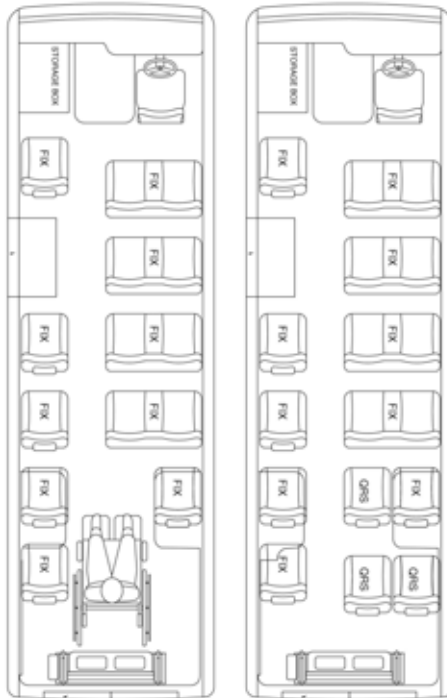

Mid- Large Buses – Mitsubishi Rosa Sample Vehicle Layouts

Sample Layouts

Rear Door

TOYOTA COASTER – LAYOUT 1

Rear access internal lift and 1
wheelchair 1300 X 750mm

TOYOTA COASTER – LAYOUT 2

Rear access internal lift and 2
Wheelchairs 1300 x 800mm

Symbols Used:

FIX: Fixed Seat

QRS: Quick Release System

QRD: Quick release Double

Mid- Large Buses – Mitsubishi Rosa Sample Vehicle Layouts

Sample Layouts

Rear Door

mitsubishi ROSA – LAYOUT 1

Rear access internal lift and 2 wheelchairs

mitsubishi ROSA – LAYOUT 2

Rear access internal lift and 1 wheelchair

Symbols Used:

FIX: Fixed Seat

QRS: Quick Release System

QRD: Quick release Double

Mid - Large Buses – Glider Mini Bus Sample Vehicle Layouts

Sample Layouts

Layout for 1 wheelchair 1200 x 700mm

PRE-MODIFICATION LAYOUT

REAR ACCESS INTERNAL SHOWING WHEELCHAIR LIFT

REAR ACCESS INTERNAL WITH 1 WHEELCHAIR

Symbols Used:

FIX: Fixed Seat

QRS: Quick Release Single