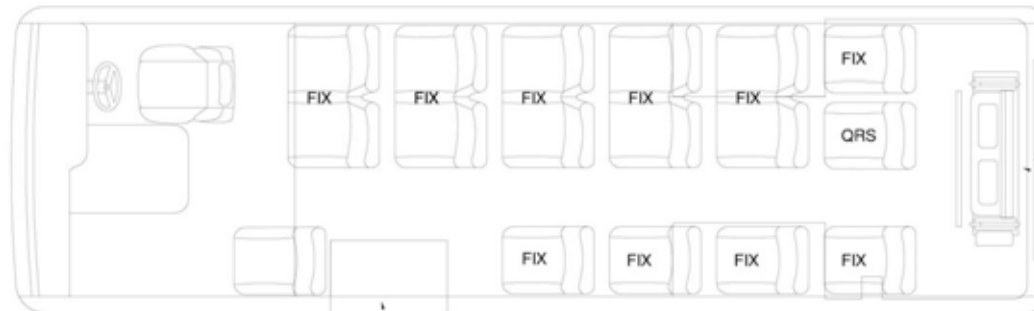

Symbols Used:

FIX: Fixed Seat

QRS: Quick Release System

QRD: Quick release Double

Mid- Large Buses – Mitsubishi Rosa Sample Vehicle Layouts

Sample Layouts

Rear Door

mitsubishi ROSA – LAYOUT 1

Rear access internal lift and 2 wheelchairs

mitsubishi ROSA – LAYOUT 2

Rear access internal lift and 1 wheelchair

Symbols Used:

FIX: Fixed Seat

QRS: Quick Release System

QRD: Quick release Double

Mid - Large Buses – Glider Mini Bus Sample Vehicle Layouts

Sample Layouts

Layout for 1 wheelchair 1200 x 700mm

PRE-MODIFICATION LAYOUT

REAR ACCESS INTERNAL SHOWING WHEELCHAIR LIFT

REAR ACCESS INTERNAL WITH 1 WHEELCHAIR

Symbols Used:

FIX: Fixed Seat

QRS: Quick Release Single