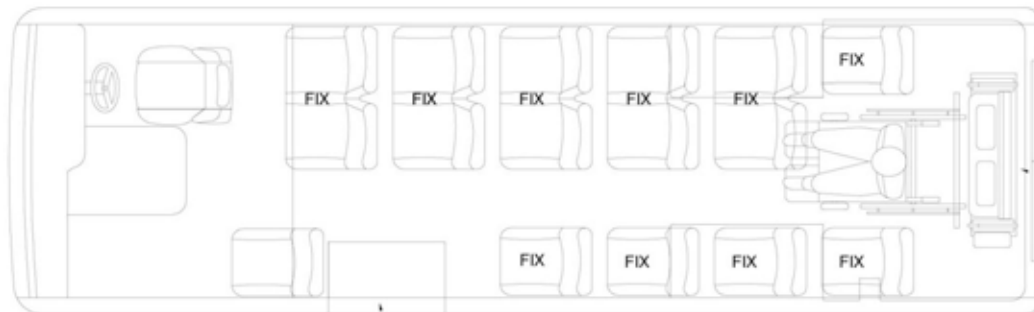

Rear access internal lift and 2 wheelchairs

mitsubishi ROSA – LAYOUT 2

Rear access internal lift and 1 wheelchair

Symbols Used:

FIX: Fixed Seat

QRS: Quick Release System

QRD: Quick release Double

Mid - Large Buses – Glider Mini Bus Sample Vehicle Layouts

Sample Layouts

Layout for 1 wheelchair 1200 x 700mm

PRE-MODIFICATION LAYOUT

REAR ACCESS INTERNAL SHOWING WHEELCHAIR LIFT

REAR ACCESS INTERNAL WITH 1 WHEELCHAIR

Symbols Used:

FIX: Fixed Seat

QRS: Quick Release Single