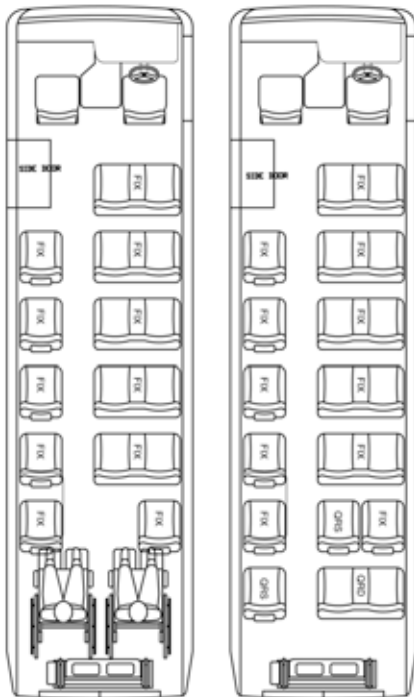

Mid- Large Buses – Mitsubishi Rosa Sample Vehicle Layouts

Sample Layouts

Rear Door

TOYOTA COASTER – LAYOUT 1

Rear access internal lift and 1
wheelchair 1300 X 750mm

TOYOTA COASTER – LAYOUT 2

Rear access internal lift and 2
Wheelchairs 1300 x 800mm

Symbols Used:

FIX: Fixed Seat

QRS: Quick Release System

QRD: Quick release Double

Mid- Large Buses – Mitsubishi Rosa Sample Vehicle Layouts

Sample Layouts

Rear Door

mitsubishi ROSA – LAYOUT 1

Rear access internal lift and 2 wheelchairs

mitsubishi ROSA – LAYOUT 2

Rear access internal lift and 1 wheelchair

Symbols Used:

FIX: Fixed Seat

QRS: Quick Release System

QRD: Quick release Double

Mid - Large Buses – Glider Mini Bus Sample Vehicle Layouts

Sample Layouts

Layout for 1 wheelchair 1200 x 700mm

PRE-MODIFICATION LAYOUT

REAR ACCESS INTERNAL SHOWING WHEELCHAIR LIFT

REAR ACCESS INTERNAL WITH 1 WHEELCHAIR

Symbols Used:

FIX: Fixed Seat

QRS: Quick Release Single