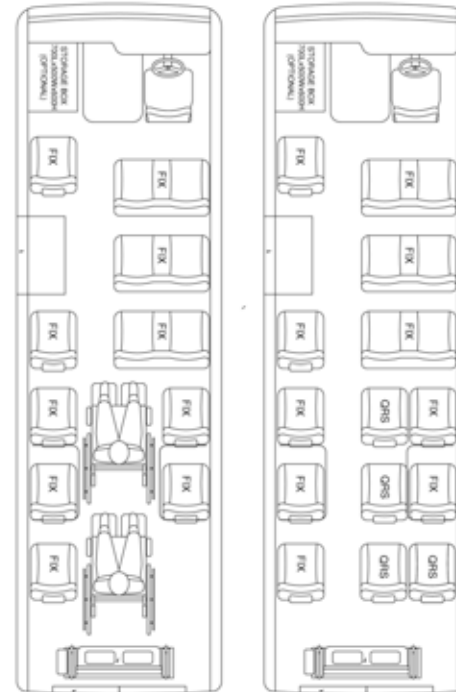

Mid- Large Buses – Mitsubishi Rosa Sample Vehicle Layouts

Sample Layouts

Rear Door

TOYOTA COASTER – LAYOUT 1

Rear access internal lift and 1
wheelchair 1300 X 750mm

TOYOTA COASTER – LAYOUT 2

Rear access internal lift and 2
Wheelchairs 1300 x 800mm

Symbols Used:

FIX: Fixed Seat

QRS: Quick Release System

QRD: Quick release Double

Mid- Large Buses – Mitsubishi Rosa Sample Vehicle Layouts

Sample Layouts

Rear Door

mitsubishi ROSA – LAYOUT 1

Rear access internal lift and 2 wheelchairs

mitsubishi ROSA – LAYOUT 2

Rear access internal lift and 1 wheelchair

Symbols Used:

FIX: Fixed Seat

QRS: Quick Release System

QRD: Quick release Double

Mid - Large Buses – Glider Mini Bus Sample Vehicle Layouts

Sample Layouts

Layout for 1 wheelchair 1200 x 700mm

PRE-MODIFICATION LAYOUT

REAR ACCESS INTERNAL SHOWING WHEELCHAIR LIFT

REAR ACCESS INTERNAL WITH 1 WHEELCHAIR

Symbols Used:

FIX: Fixed Seat

QRS: Quick Release Single